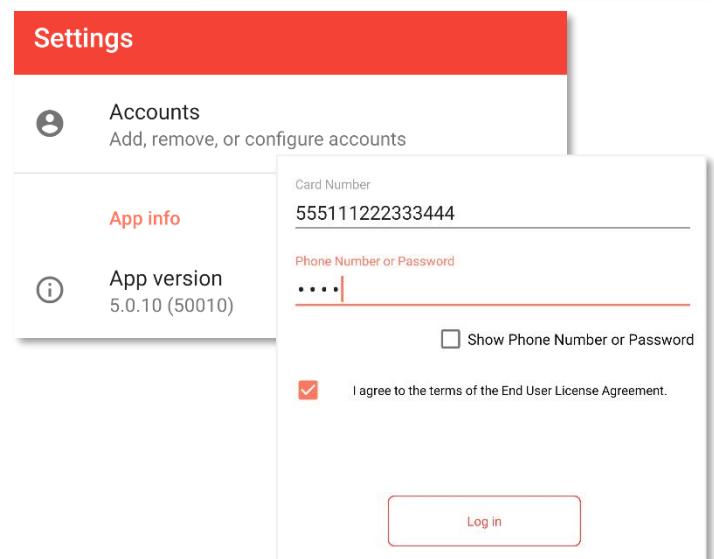

You will need an Android device (v 5.0 or higher), and a valid library card number and password.

SimplyE is not compatible with Kindle or Nook devices.

GETTING STARTED

Install the App

- Open the Google Play Store app and search for **SimplyE**
- Tap **Install**, then open the SimplyE App
- Tap **Agree** to accept the Terms of Service

Log In to your Library

- If it's your first time opening SimplyE, tap **Find Your Library**
- Otherwise tap the ☰ icon on the upper-left corner, then **Add Account**
- Locate and tap DeSoto Public Library in the list
- Tap **Settings** in the lower-right corner, then **Accounts**, then select your library
- Enter your library card number and password
- Tap **Log in**