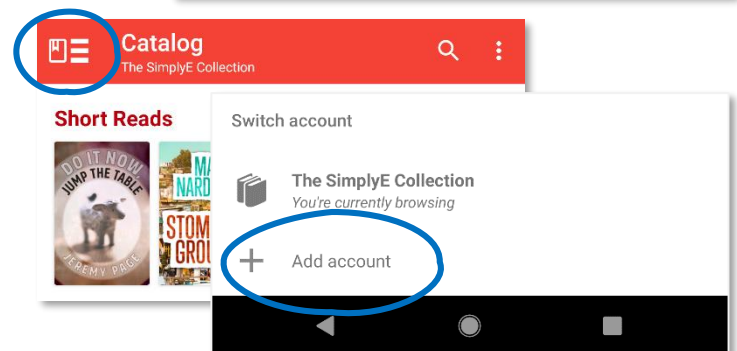

You will need an Android device (v 5.0 or higher), and a valid library card number and password.

SimplyE is not compatible with Kindle or Nook devices.

GETTING STARTED

Install the App

- Open the Google Play Store app and search for **SimplyE**
- Tap **Install**, then open the SimplyE App
- Tap **Agree** to accept the Terms of Service

Log In to your Library

- If it's your first time opening SimplyE, tap **Find Your Library**
- Otherwise tap the ☰ icon on the upper-left corner, then **Add Account**
- Locate and tap DeSoto Public Library in the list
- Tap **Settings** in the lower-right corner, then **Accounts**, then select your library
- Enter your library card number and password
- Tap **Log in**