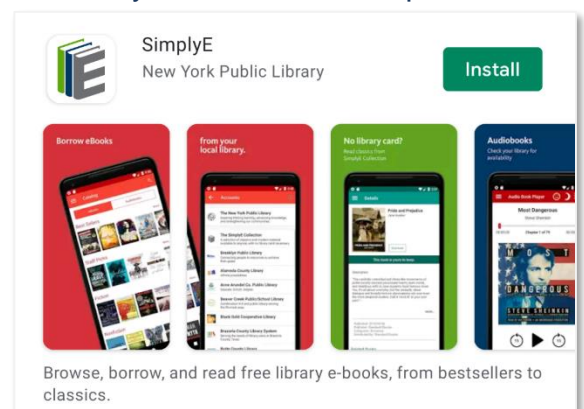

SIMPLYE FOR ANDROID DEVICES

What is SimplyE?

SimplyE is a **free** app that allows you to search DeSoto Public Library's eBook and audiobook collection across multiple sources, all at the same time, and download them to your Android Tablet or Smartphone.

You will need an Android device (v 5.0 or higher), and a valid library card number and password.

SimplyE is not compatible with Kindle or Nook devices.

GETTING STARTED

Install the App

- Open the Google Play Store app and search for **SimplyE**
- Tap **Install**, then open the SimplyE App
- Tap **Agree** to accept the Terms of Service

Log In to your Library

- If it's your first time opening SimplyE, tap **Find Your Library**
- Otherwise tap the ☰ icon on the upper-left corner, then **Add Account**
- Locate and tap DeSoto Public Library in the list
- Tap **Settings** in the lower-right corner, then **Accounts**, then select your library
- Enter your library card number and password
- Tap **Log in**